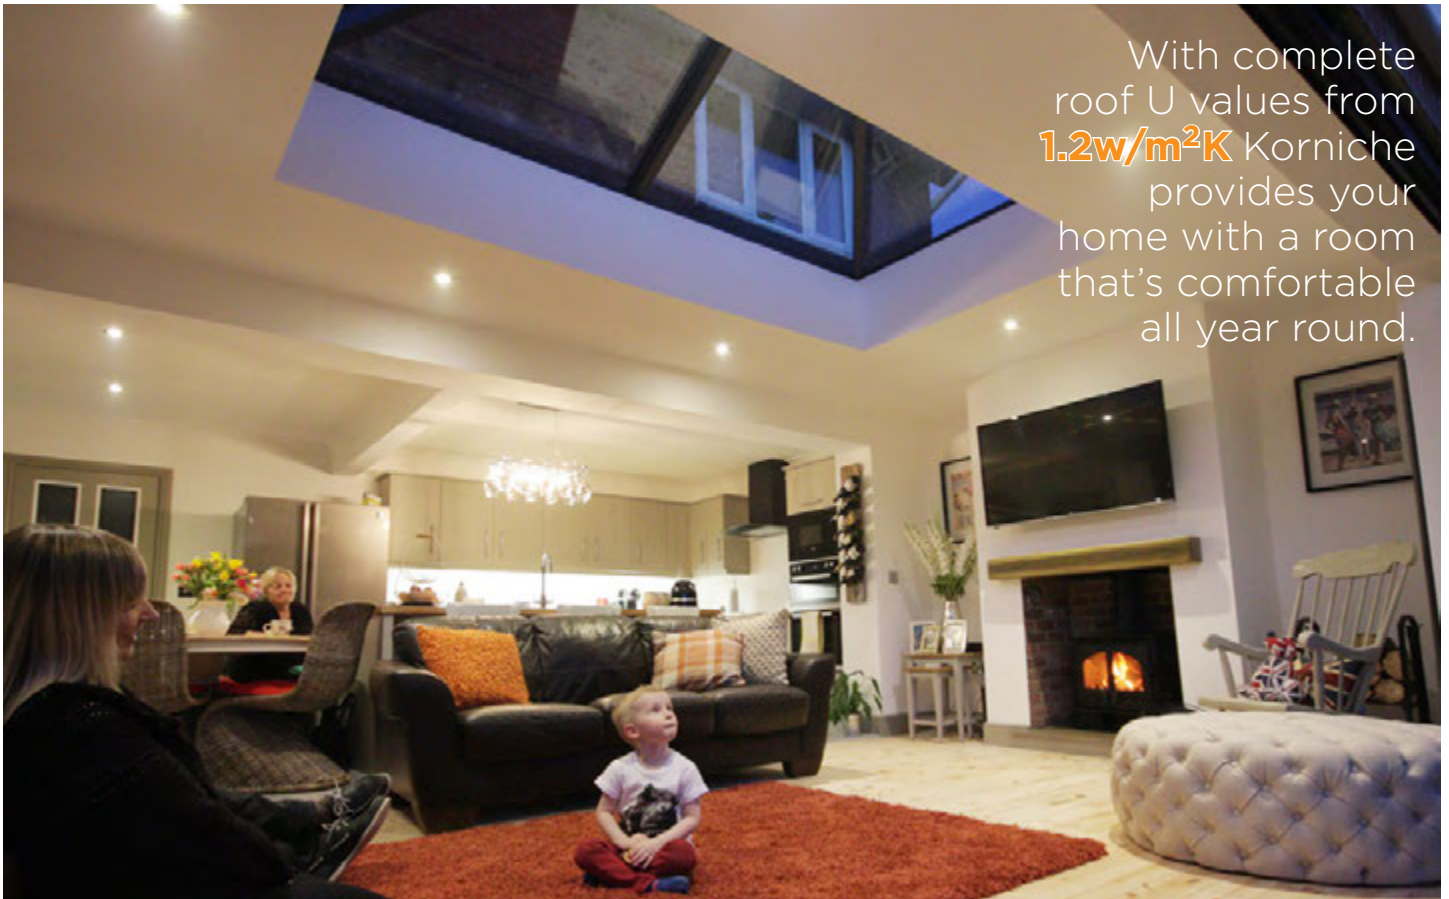

Keeping the heat in
and the weather out

With complete roof U values from **1.2w/m²K** Korniche provides your home with a room that's comfortable all year round.

Warmth

Thermally Broken Eaves Beam

Thermal efficiency starts at the bottom of our roof. Eaves beams are fully thermally broken to create an insulated barrier between the aluminium sections.