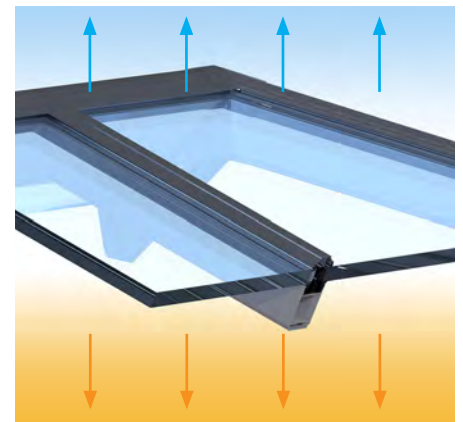

Performance Glazing

Korniche can be supplied with a range of high performance self-cleaning glass options to suit every taste. To complement your new roof you can choose from either blue, aqua, bronze, tinted, neutral or clear and with U Values ranging from 1.0 - 1.2.

Ambience Glass

	Blue	Aqua	Ultra	Sunshade Blue	Bronze	Neutral
U Value	1.2 w/m²K	1.0 w/m²K	1.0 w/m²K	1.0 w/m²K	1.2 w/m²K	1.2 w/m²K
Solar Heat Reflection	60 %	82 %	91 %	80 %	55 %	60 %
Light Transmission	47 %	30 %	8 %	34 %	38 %	37 %
Self Cleaning	Yes	Yes	No	Yes	Yes	Yes